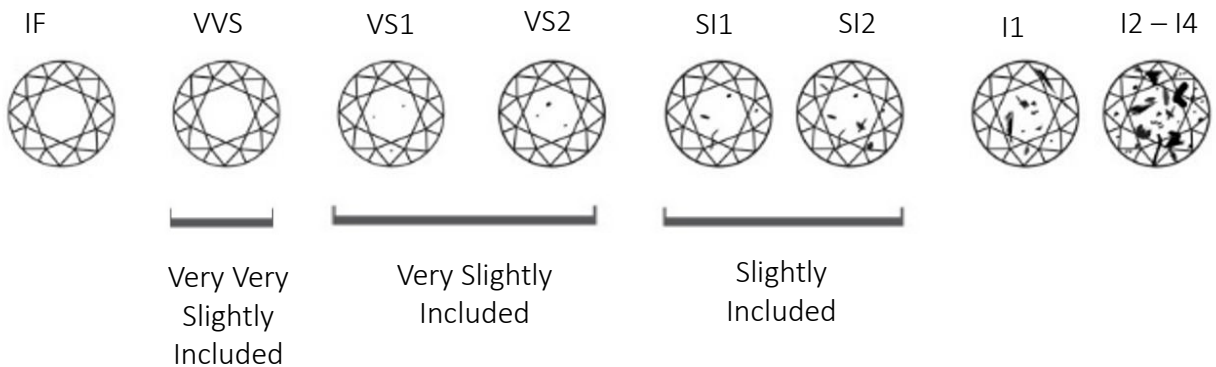

### Diamond Colour Chart

Gemological Labs grade Diamond Colours from D to Z where D E F colours are colourless G H colours are near to Colourless and I J have a slight tinted colour. Jewelebrate does not offer colours below K as they are offered at very high discounts.

### Diamond Clarity Chart

Gemological Labs grade Diamond Clarity from IF to I4 where IF is the clearest quality without any Inclusions and I4 having a lot of inclusions. Jewelebrate does not offer clarity below SI2 as they are offered at very high discounts.