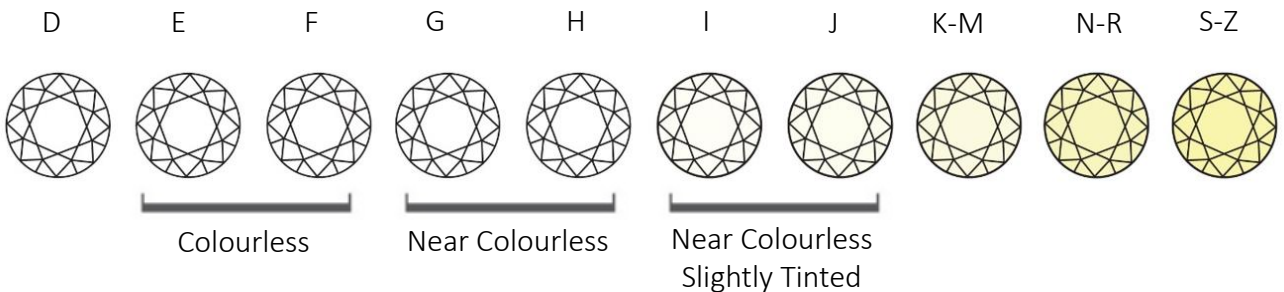

## Choosing Diamonds

Diamonds are distinguished primarily by their colour and clarity. The guide below will help you choose the right Diamonds at Jewelebrate

### Diamond Colour Chart

Gemological Labs grade Diamond Colours from D to Z where D E F colours are colourless G H colours are near to Colourless and I J have a slight tinted colour. Jewelebrate does not offer colours below K as they are offered at very high discounts.

### Diamond Clarity Chart

Gemological Labs grade Diamond Clarity from IF to I4 where IF is the clearest quality without any Inclusions and I4 having a lot of inclusions. Jewelebrate does not offer clarity below SI2 as they are offered at very high discounts.